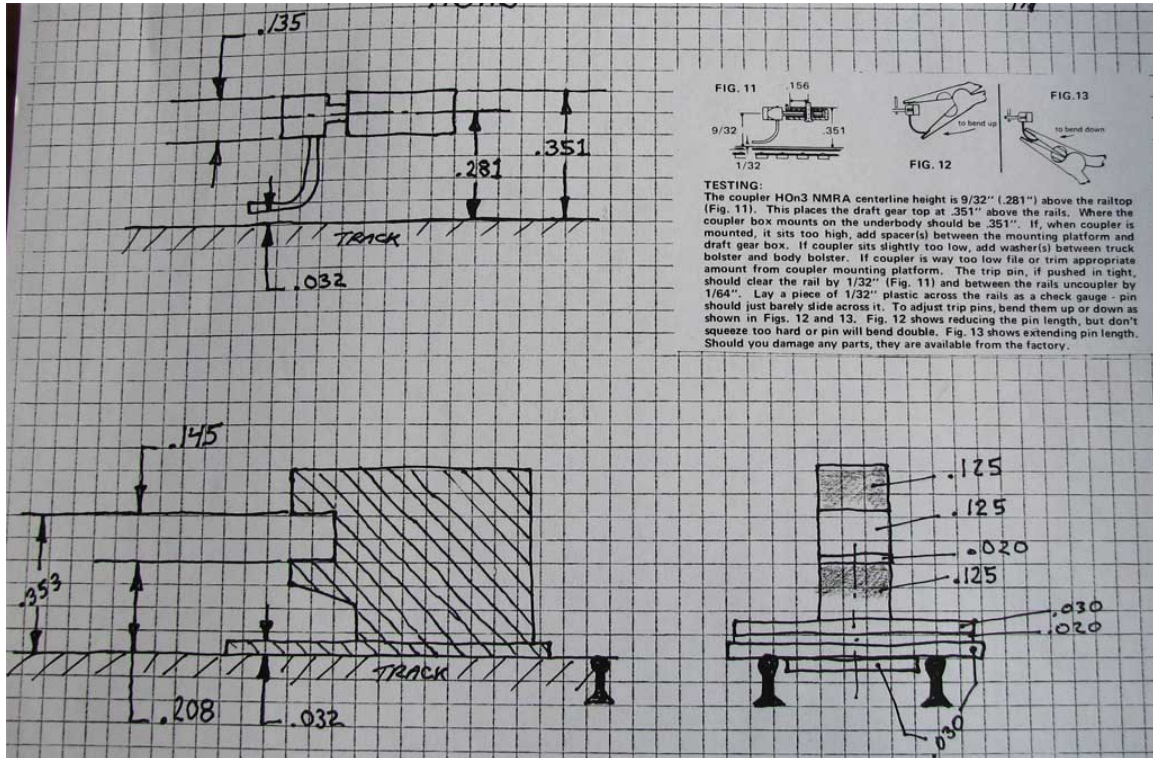

# KADEE 714 COUPLER HEIGHT JIG "Hon3"